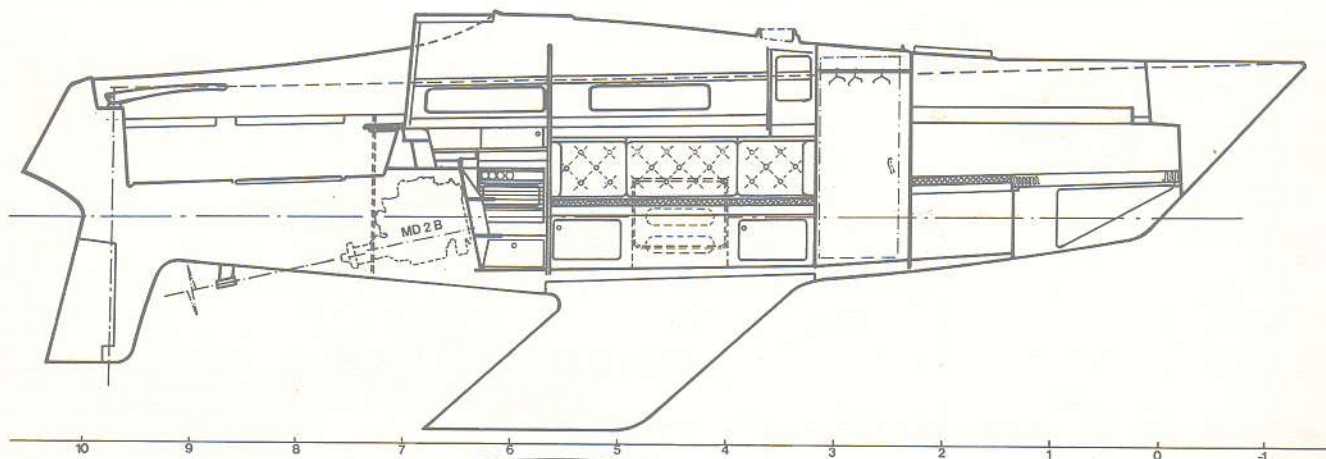

KING'S CRUISER 33

KING'S CRUISER 33

L.o.a.	33' 7 1/2"	10,24 m
L.w.l.	26' 3"	8,00 m
Beam	10' 3"	3,12 m
Draft	5' 2"	1,58 m
Displacement	10.150 lbs	4,6 t
Ballast	5.075 lbs	2,3 t
Mainsail	187 sq.ft.	17,4 m ²
Jib	243 sq.ft.	22,6 m ²
Genoa	398 sq.ft.	37,0 m ²

KING'S CRUISER 33