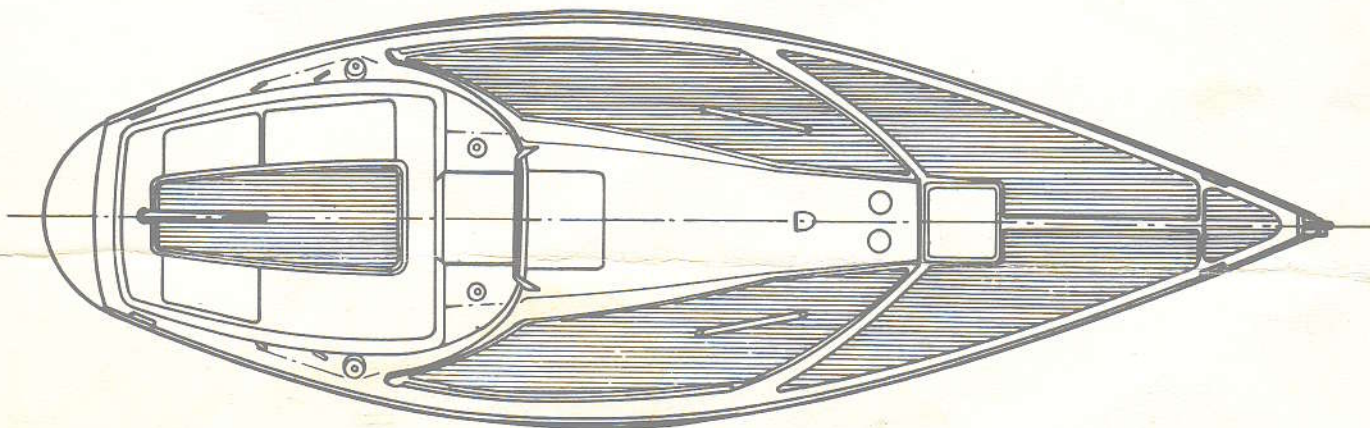

KING'S CRUISER 33

KING'S CRUISER 33

L.o.a.	33' 7 1/2"	10,24 m
L.w.l.	26' 3"	8,00 m
Beam	10' 3"	3,12 m
Draft	5' 2"	1,58 m
Displacement	10.150 lbs	4,6 t
Ballast	5.075 lbs	2,3 t
Mainsail	187 sq.ft.	17,4 m ²
Jib	243 sq.ft.	22,6 m ²
Genoa	398 sq.ft.	37,0 m ²

KING'S CRUISER 33