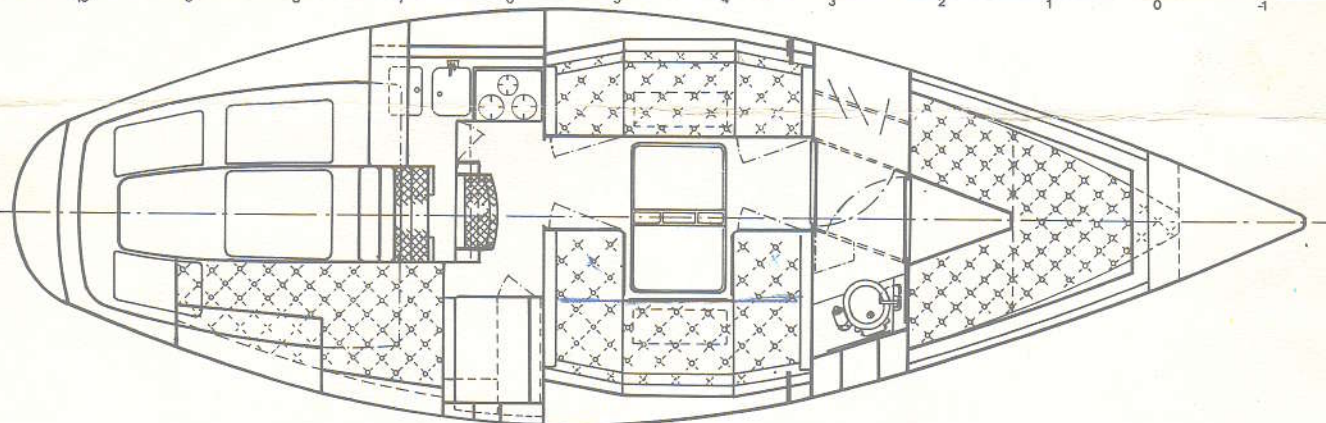

KING'S CRUISER 33

KING'S CRUISER 33

L.o.a.	33' 7 1/2"	10,24 m
L.w.l.	26' 3"	8,00 m
Beam	10' 3"	3,12 m
Draft	5' 2"	1,58 m
Displacement	10.150 lbs	4,6 t
Ballast	5.075 lbs	2,3 t
Mainsail	187 sq.ft.	17,4 m ²
Jib	243 sq.ft.	22,6 m ²
Genoa	398 sq.ft.	37,0 m ²

KING'S CRUISER 33